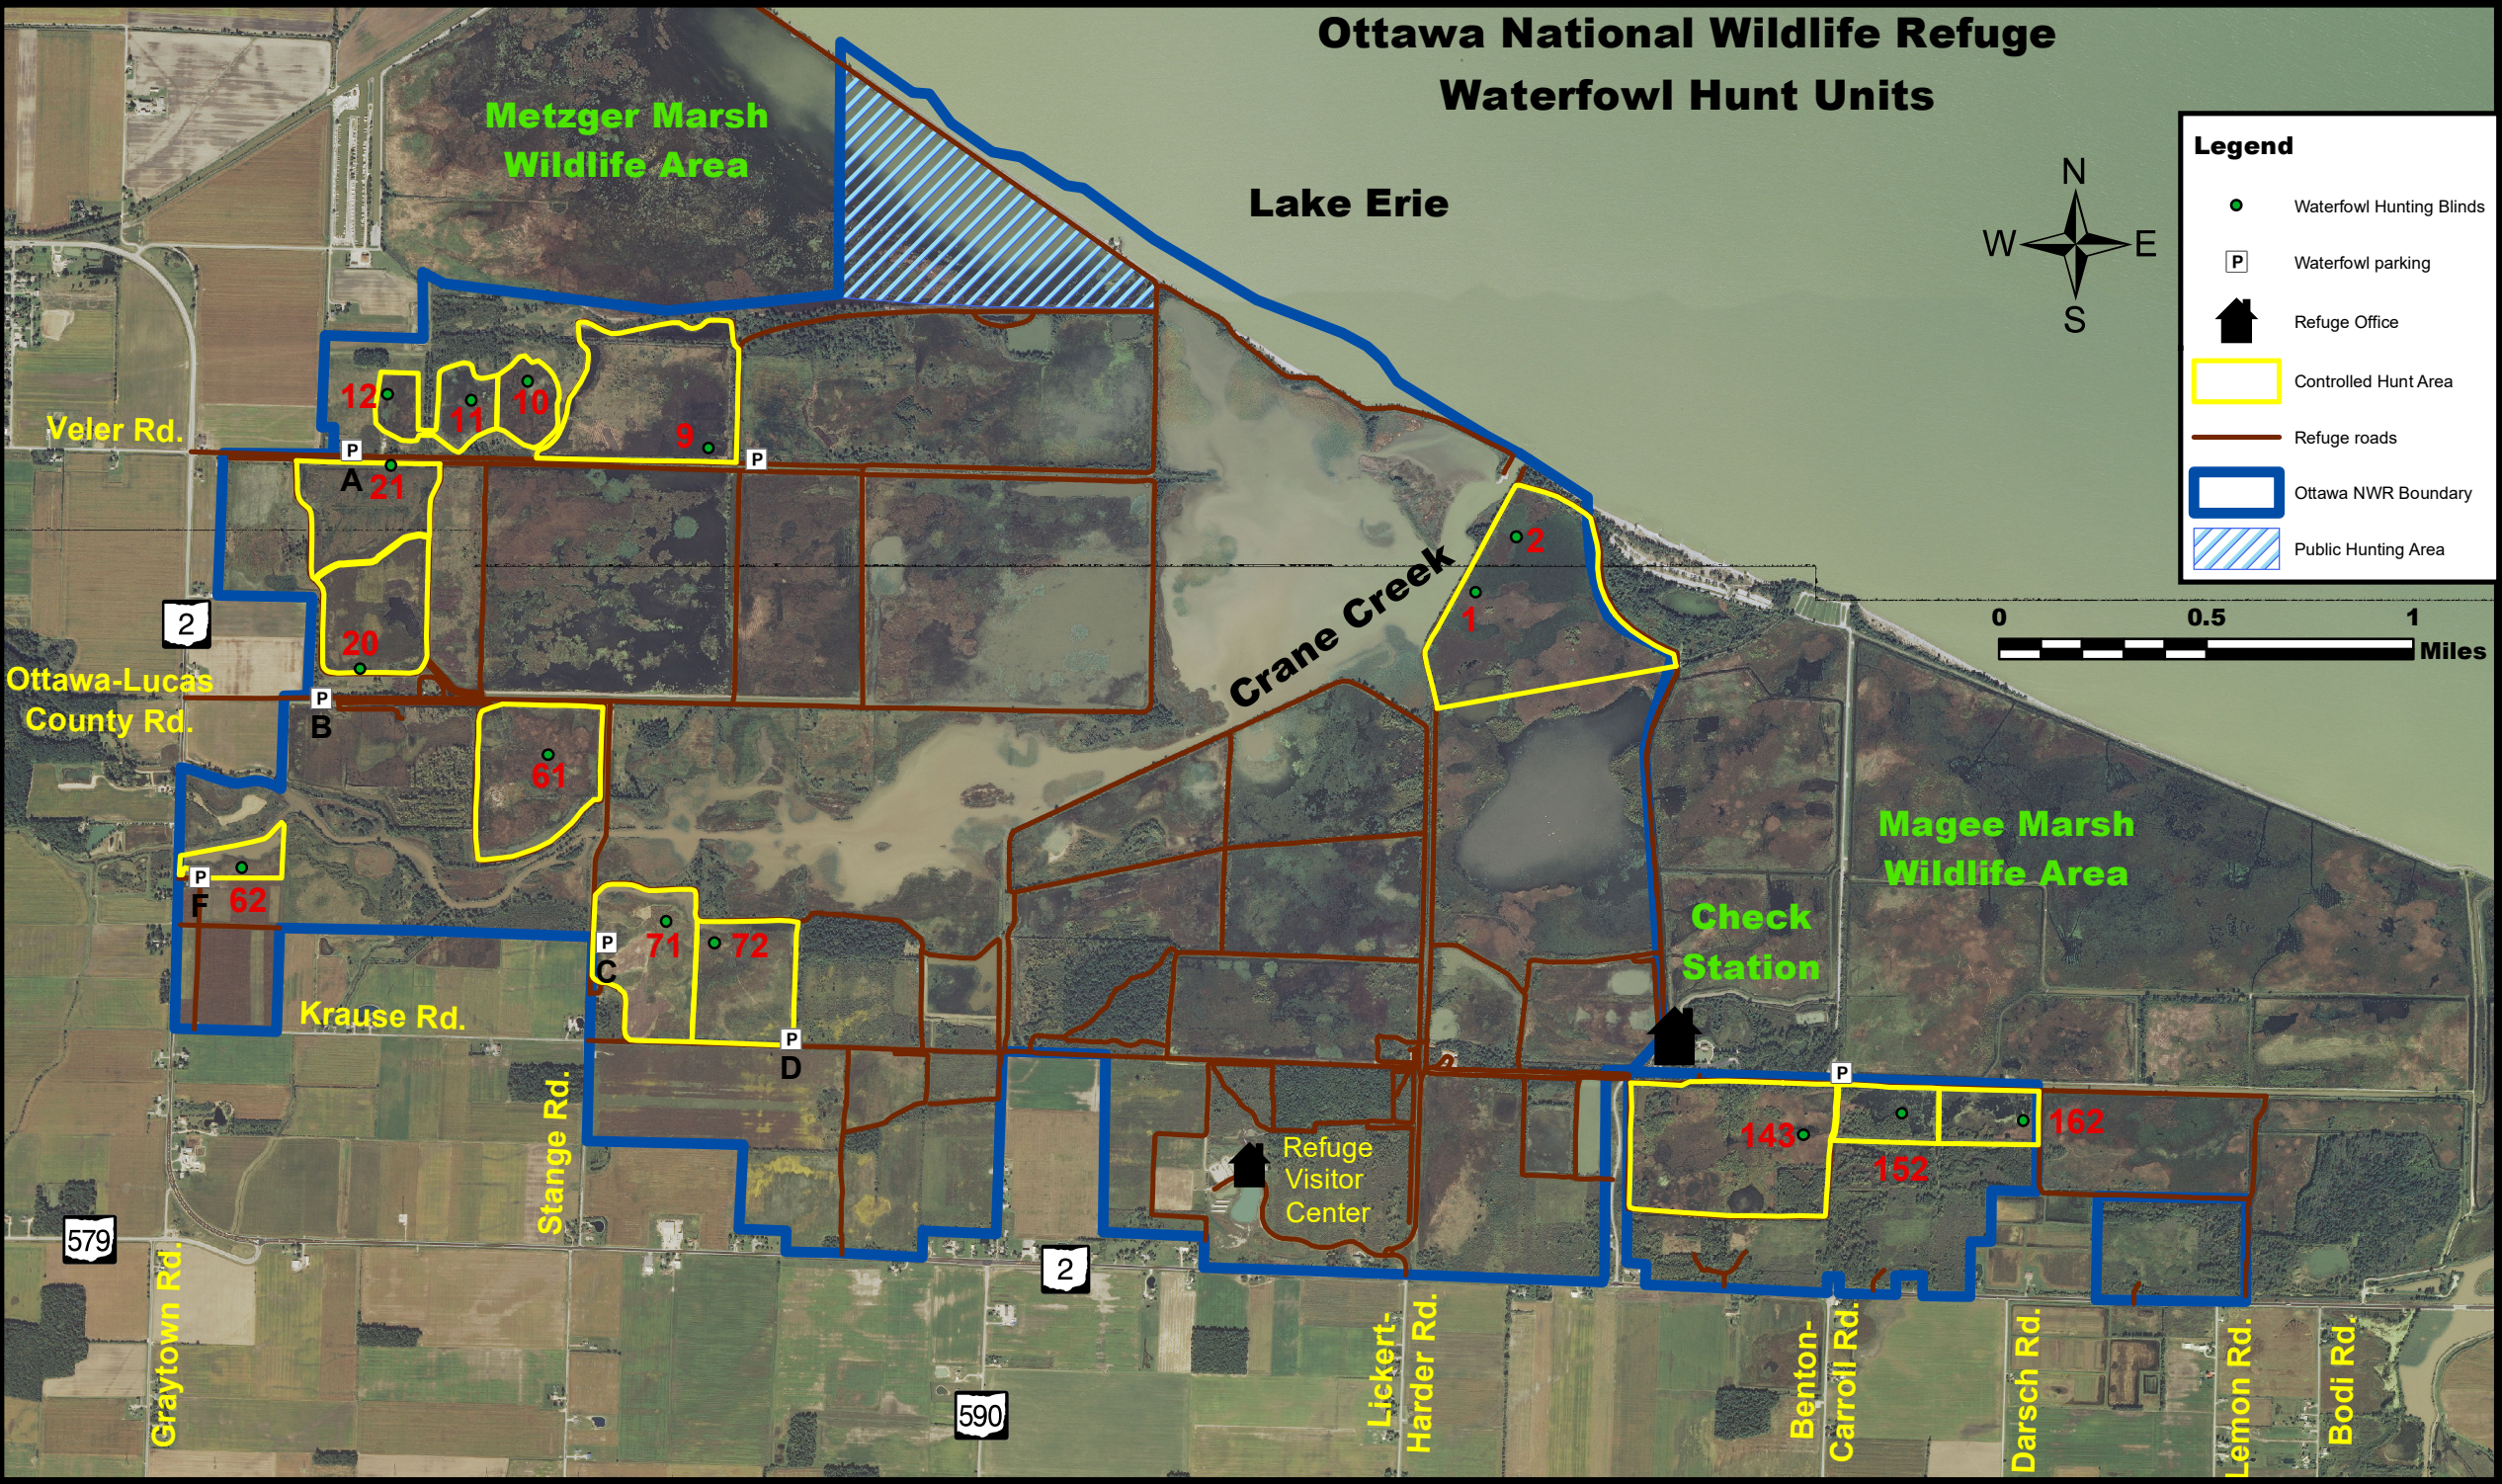

# Ottawa National Wildlife Refuge Waterfowl Hunt Units

**Legend**

- Waterfowl Hunting Blinds
- Waterfowl parking
- Refuge Office
- Controlled Hunt Area
- Refuge roads
- Ottawa NWR Boundary
- Public Hunting Area