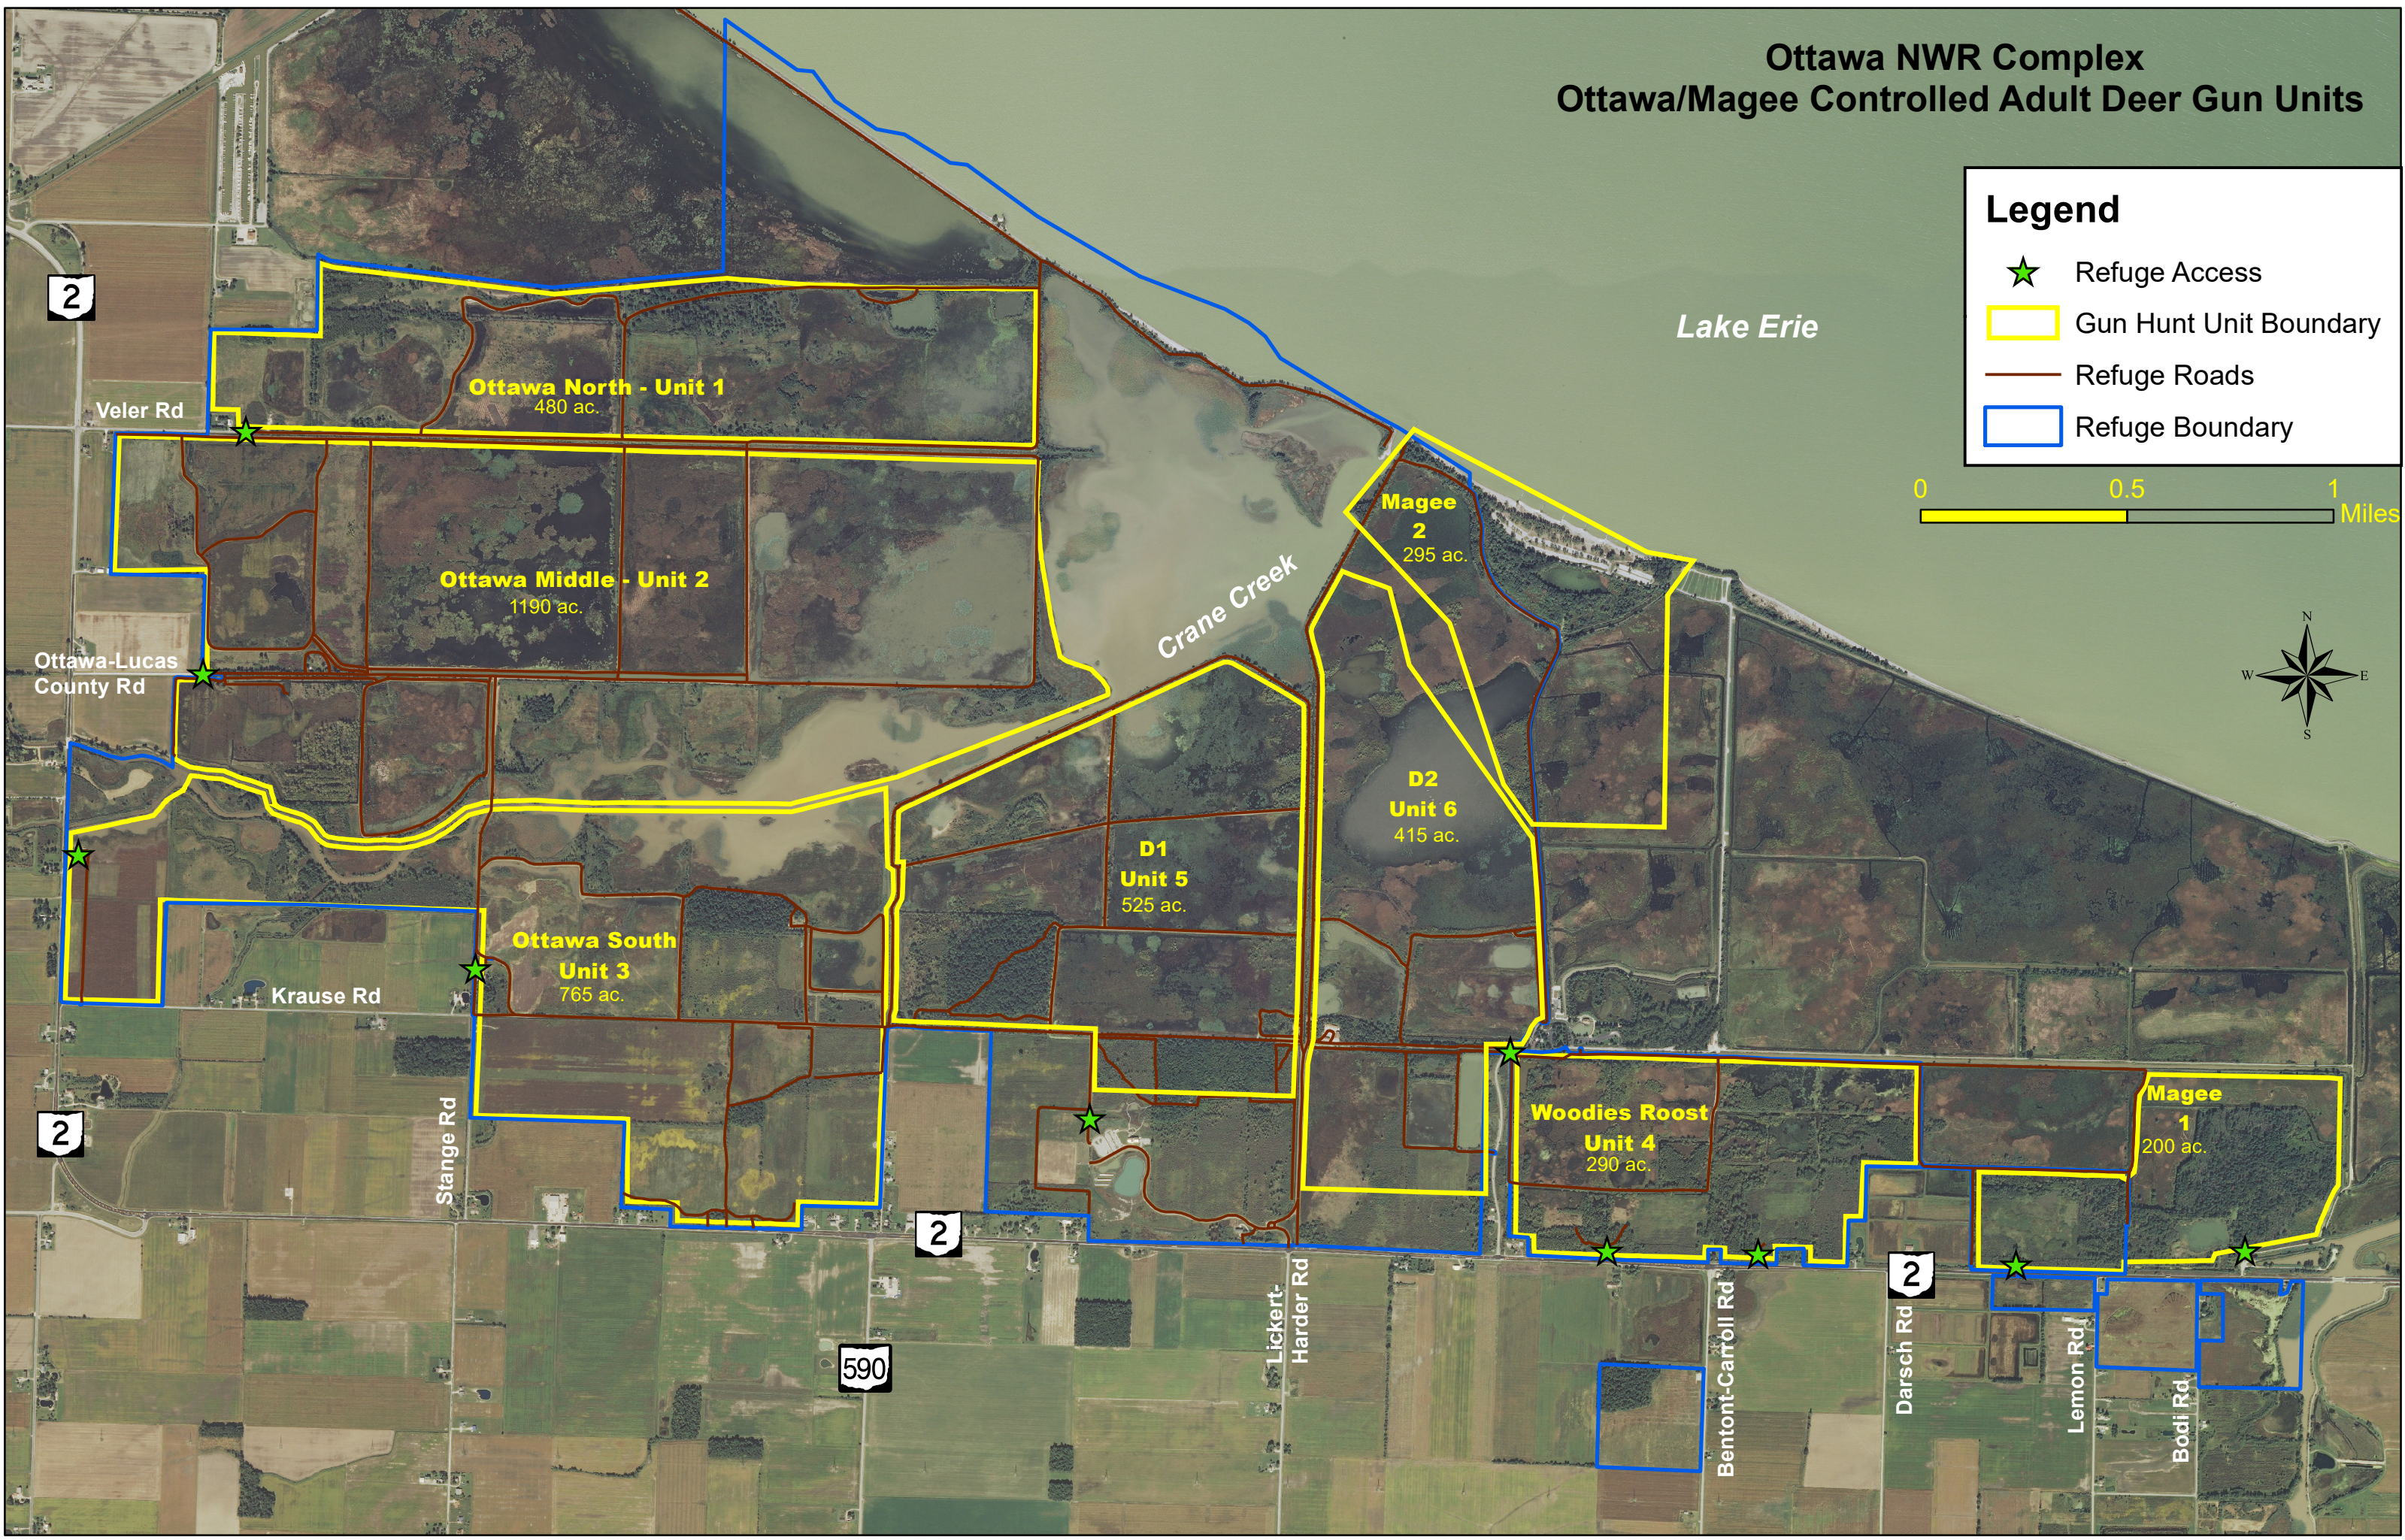

Ottawa NWR Complex Ottawa/Magee Controlled Adult Deer Gun Units

Legend

- ★ Refuge Access
- ▭ Gun Hunt Unit Boundary
- Refuge Roads
- ▭ Refuge Boundary

Ottawa North - Unit 1
480 ac.

Ottawa Middle - Unit 2
1190 ac.

Ottawa South Unit 3
765 ac.

D1 Unit 5
525 ac.

Magee 2
295 ac.

D2 Unit 6
415 ac.

Woodies Roost Unit 4
290 ac.

Magee 1
200 ac.

Veler Rd

Ottawa-Lucas County Rd

Krause Rd

Stange Rd

Lickert-Harder Rd

Bentont-Carroll Rd

Darsch Rd

Lemon Rd

Bodi Rd

Lake Erie

Crane Creek

2

2

2

590

2